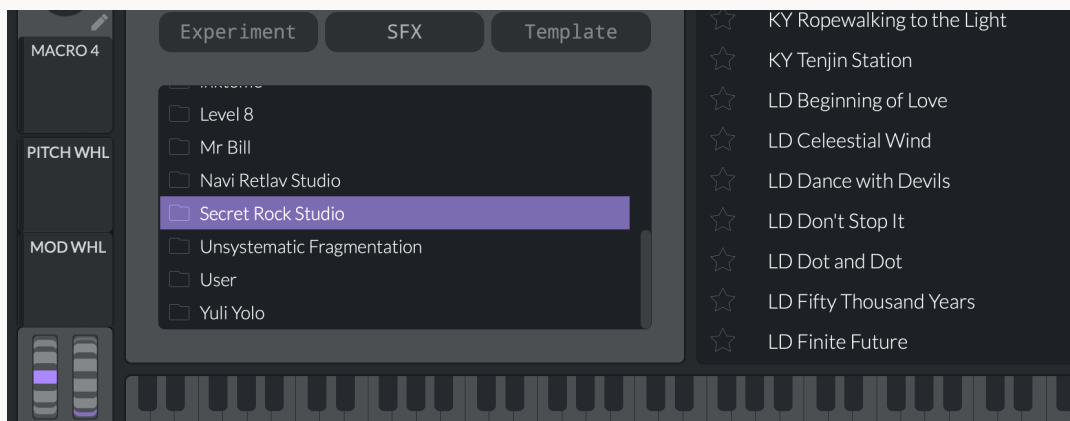

DOCUMENTATION FOR

SECRET ROCK STUDIO

PRESET LIBRARY FOR VITAL SYNTH

About the Product

"Secret Rock Studio" is a preset library for Vital synth, featuring the synth sounds greatly inspired by a famous Japanese rock band formed in 1987.

It contains many useful presets for rock music, where synths have to get along with distorted guitars and acoustic drums—where many of the electronic-music-oriented presets don't work well.

About Wavetables

The product contains 2 wavetables.

- Mini D Lite : Basic waveforms for analog-ish sounds. The lite version of the one included in "Analog Anthem".
- DX Organ I : Basic waveforms for organ sounds. Identical to the one included in "FM Anthem".

How to Install

Secret Rock Studio contains presets and custom wavetables. all contents are packaged as **vitalbank**, an easy installation file type for Vital.

- Get the latest version of Vital
- Open Vital (Standalone, VST or anything)
- Click the **hamburger menu icon (≡)** in the header.
- Select the menu "**Import Bank**".
- Choose the file "**Secret Rock Studio.vitalbank**".
- Done! If successful, the folder shows up in the browser.