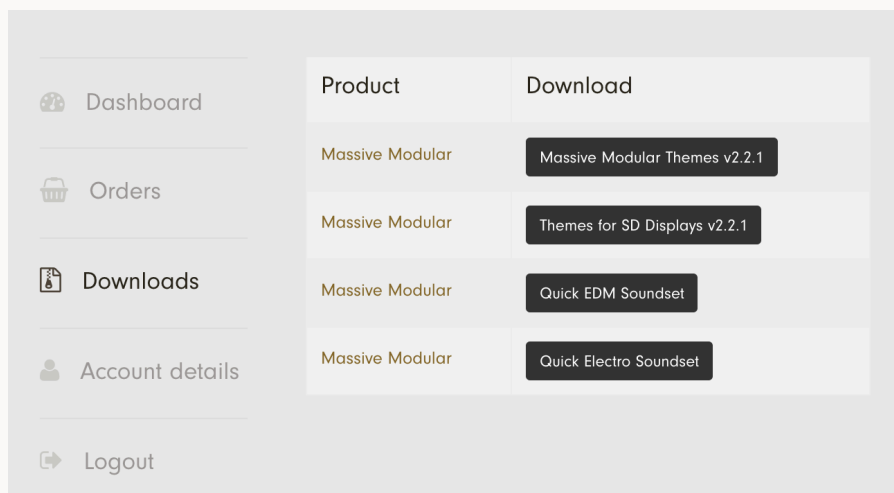

*If you have any troubles, please [contact us](#).